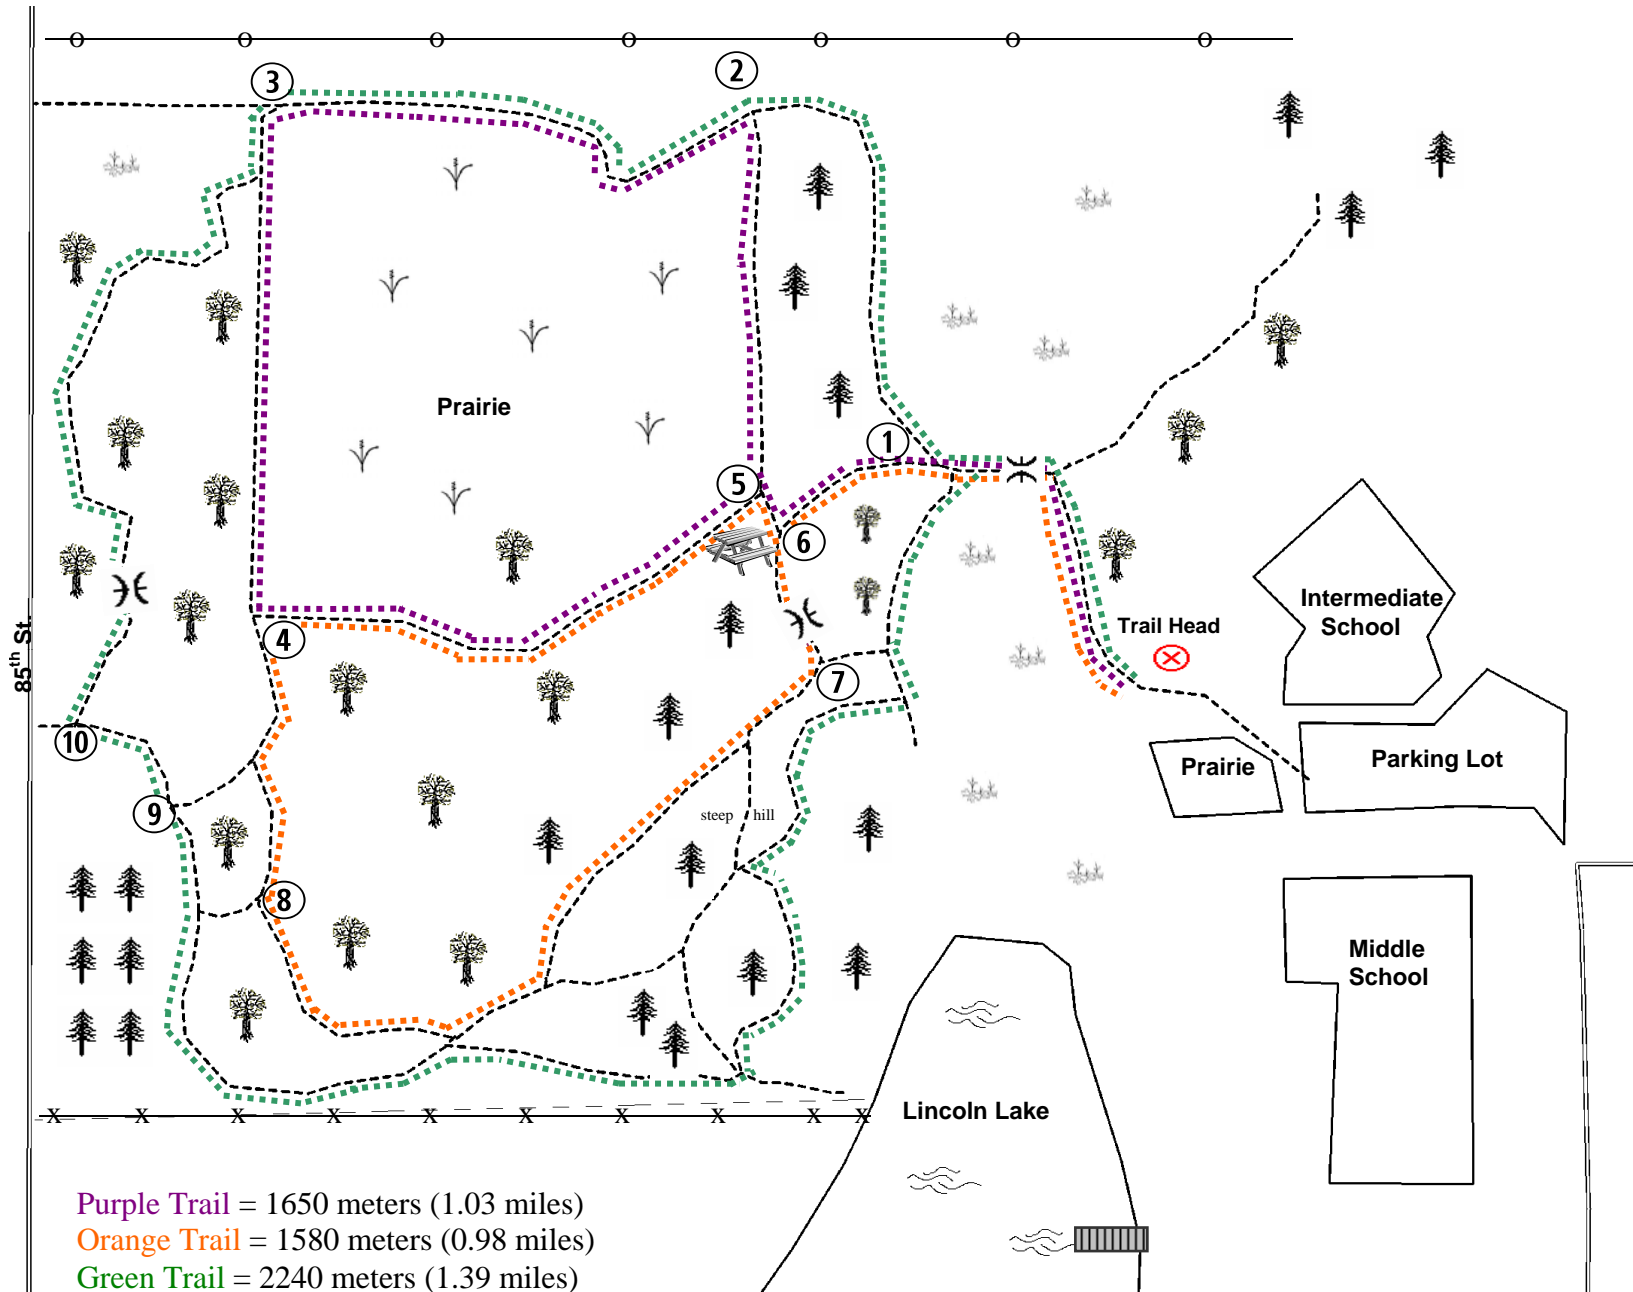

School District of Amery School Forest Trail Map

Scale:
1 inch = 100 meters
1 inch = 0.0621 miles

Legend

- Trail
- ==== Road
- Post
- ××× Fence
- ⌒ Bridge
- Power Line
- ~~~~~ Wetland
- 🌲🌲 Wooded
- 🌱 Prairie
- 🛖 Shelter
- ▤ Dock

**Please note ~ only main trails are shown on this map.

Purple Trail = 1650 meters (1.03 miles)
Orange Trail = 1580 meters (0.98 miles)
Green Trail = 2240 meters (1.39 miles)